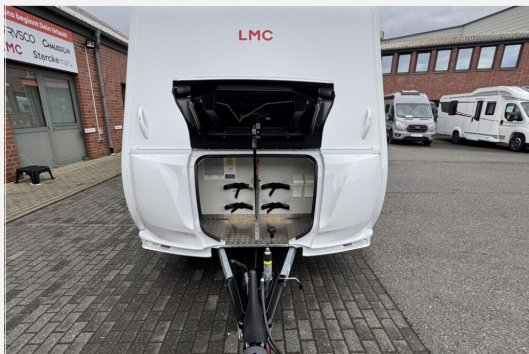

B MOVED MOBILITY & TRAVEL 52511 Gellenkirchen info@bimoved.biz 02404-9130230 ETRVSCO LMC Sterckeman, CHAUSSON